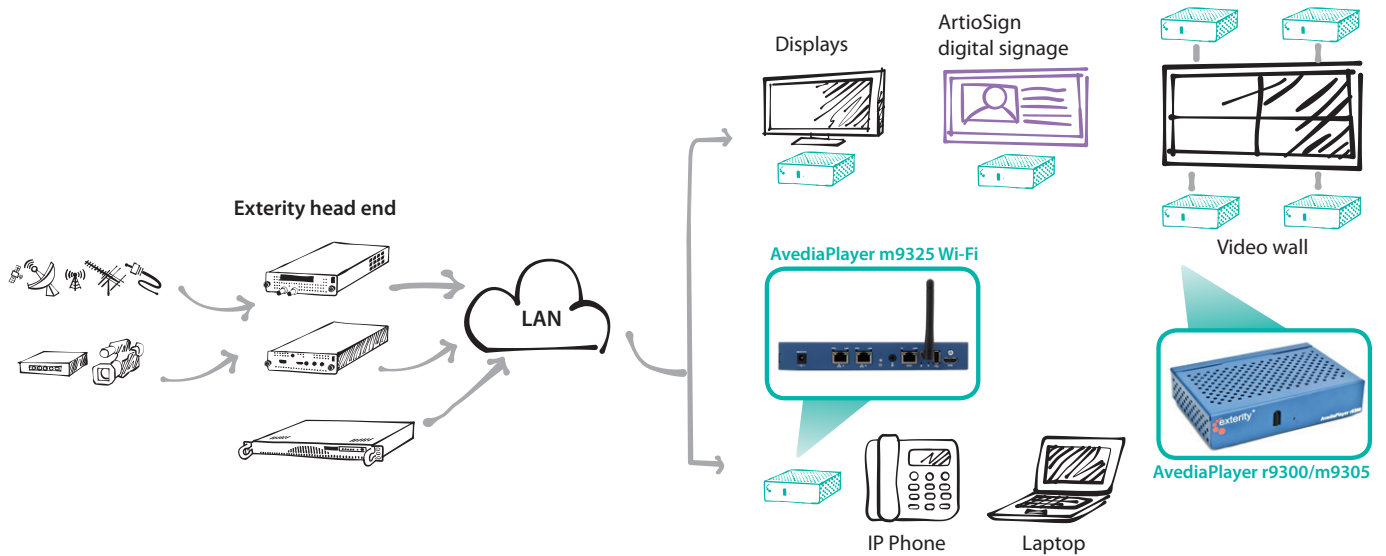

Benefits of AvediaPlayer Media Players

- Simply connect and play, with automatic channel discovery, a built-in user interface and Power over Ethernet (PoE)
- Gain instant access to the integrated ArtioSign® digital signage functionality with simple license-based activation. 32GB of storage capacity enables you to deliver media-rich digital signage campaigns
- Media players support IPTV streams up to 1080p60 for excellent image quality
- ArtioPortal® middleware on AvediaServer enables you to create a fully-customizable viewing experience with an EPG provided as standard, branding options, VoD and interactive services
- The AvediaPlayer m9325 Wi-Fi comes with an integrated Wi-Fi module which enables IPTV and digital signage content to be delivered wirelessly
- Stream video content securely, protected by industry-leading standards: HDCPv2.2 and HDCP Professional, Samsung LYNK™ DRM and ARRIS SECUREMEDIA®
- Control TV using Serial or CEC: control TV and set-top box from one remote control, or switch your screens on/off from AvediaServer
- Support for 802.1X authentication enables AvediaPlayer Media Players to be added to an 802.1X-protected network

ArtioSign digital signage on AvediaPlayer r9300

AvediaPlayer m9305

AvediaPlayer m9325 Wi-Fi

Exterity end-to-end IP video and Digital Signage Solution

Stream content to video wall displays

- AvediaPlayer Media Players enable you to stream and scale your on-screen content across multiple displays. Each individual screen connects directly to a dedicated media player, enabling the video wall to be made up of an unlimited number of screens.
- Each screen in the video wall can be set to display unique content. A single channel or video source can be split across any or all of the screens in the video wall.
- AvediaPlayer set-top boxes can also be set to display a combination of shared and separate video. Unit-to-unit sync is within one frame, enabling large displays to be created from multiple screens.