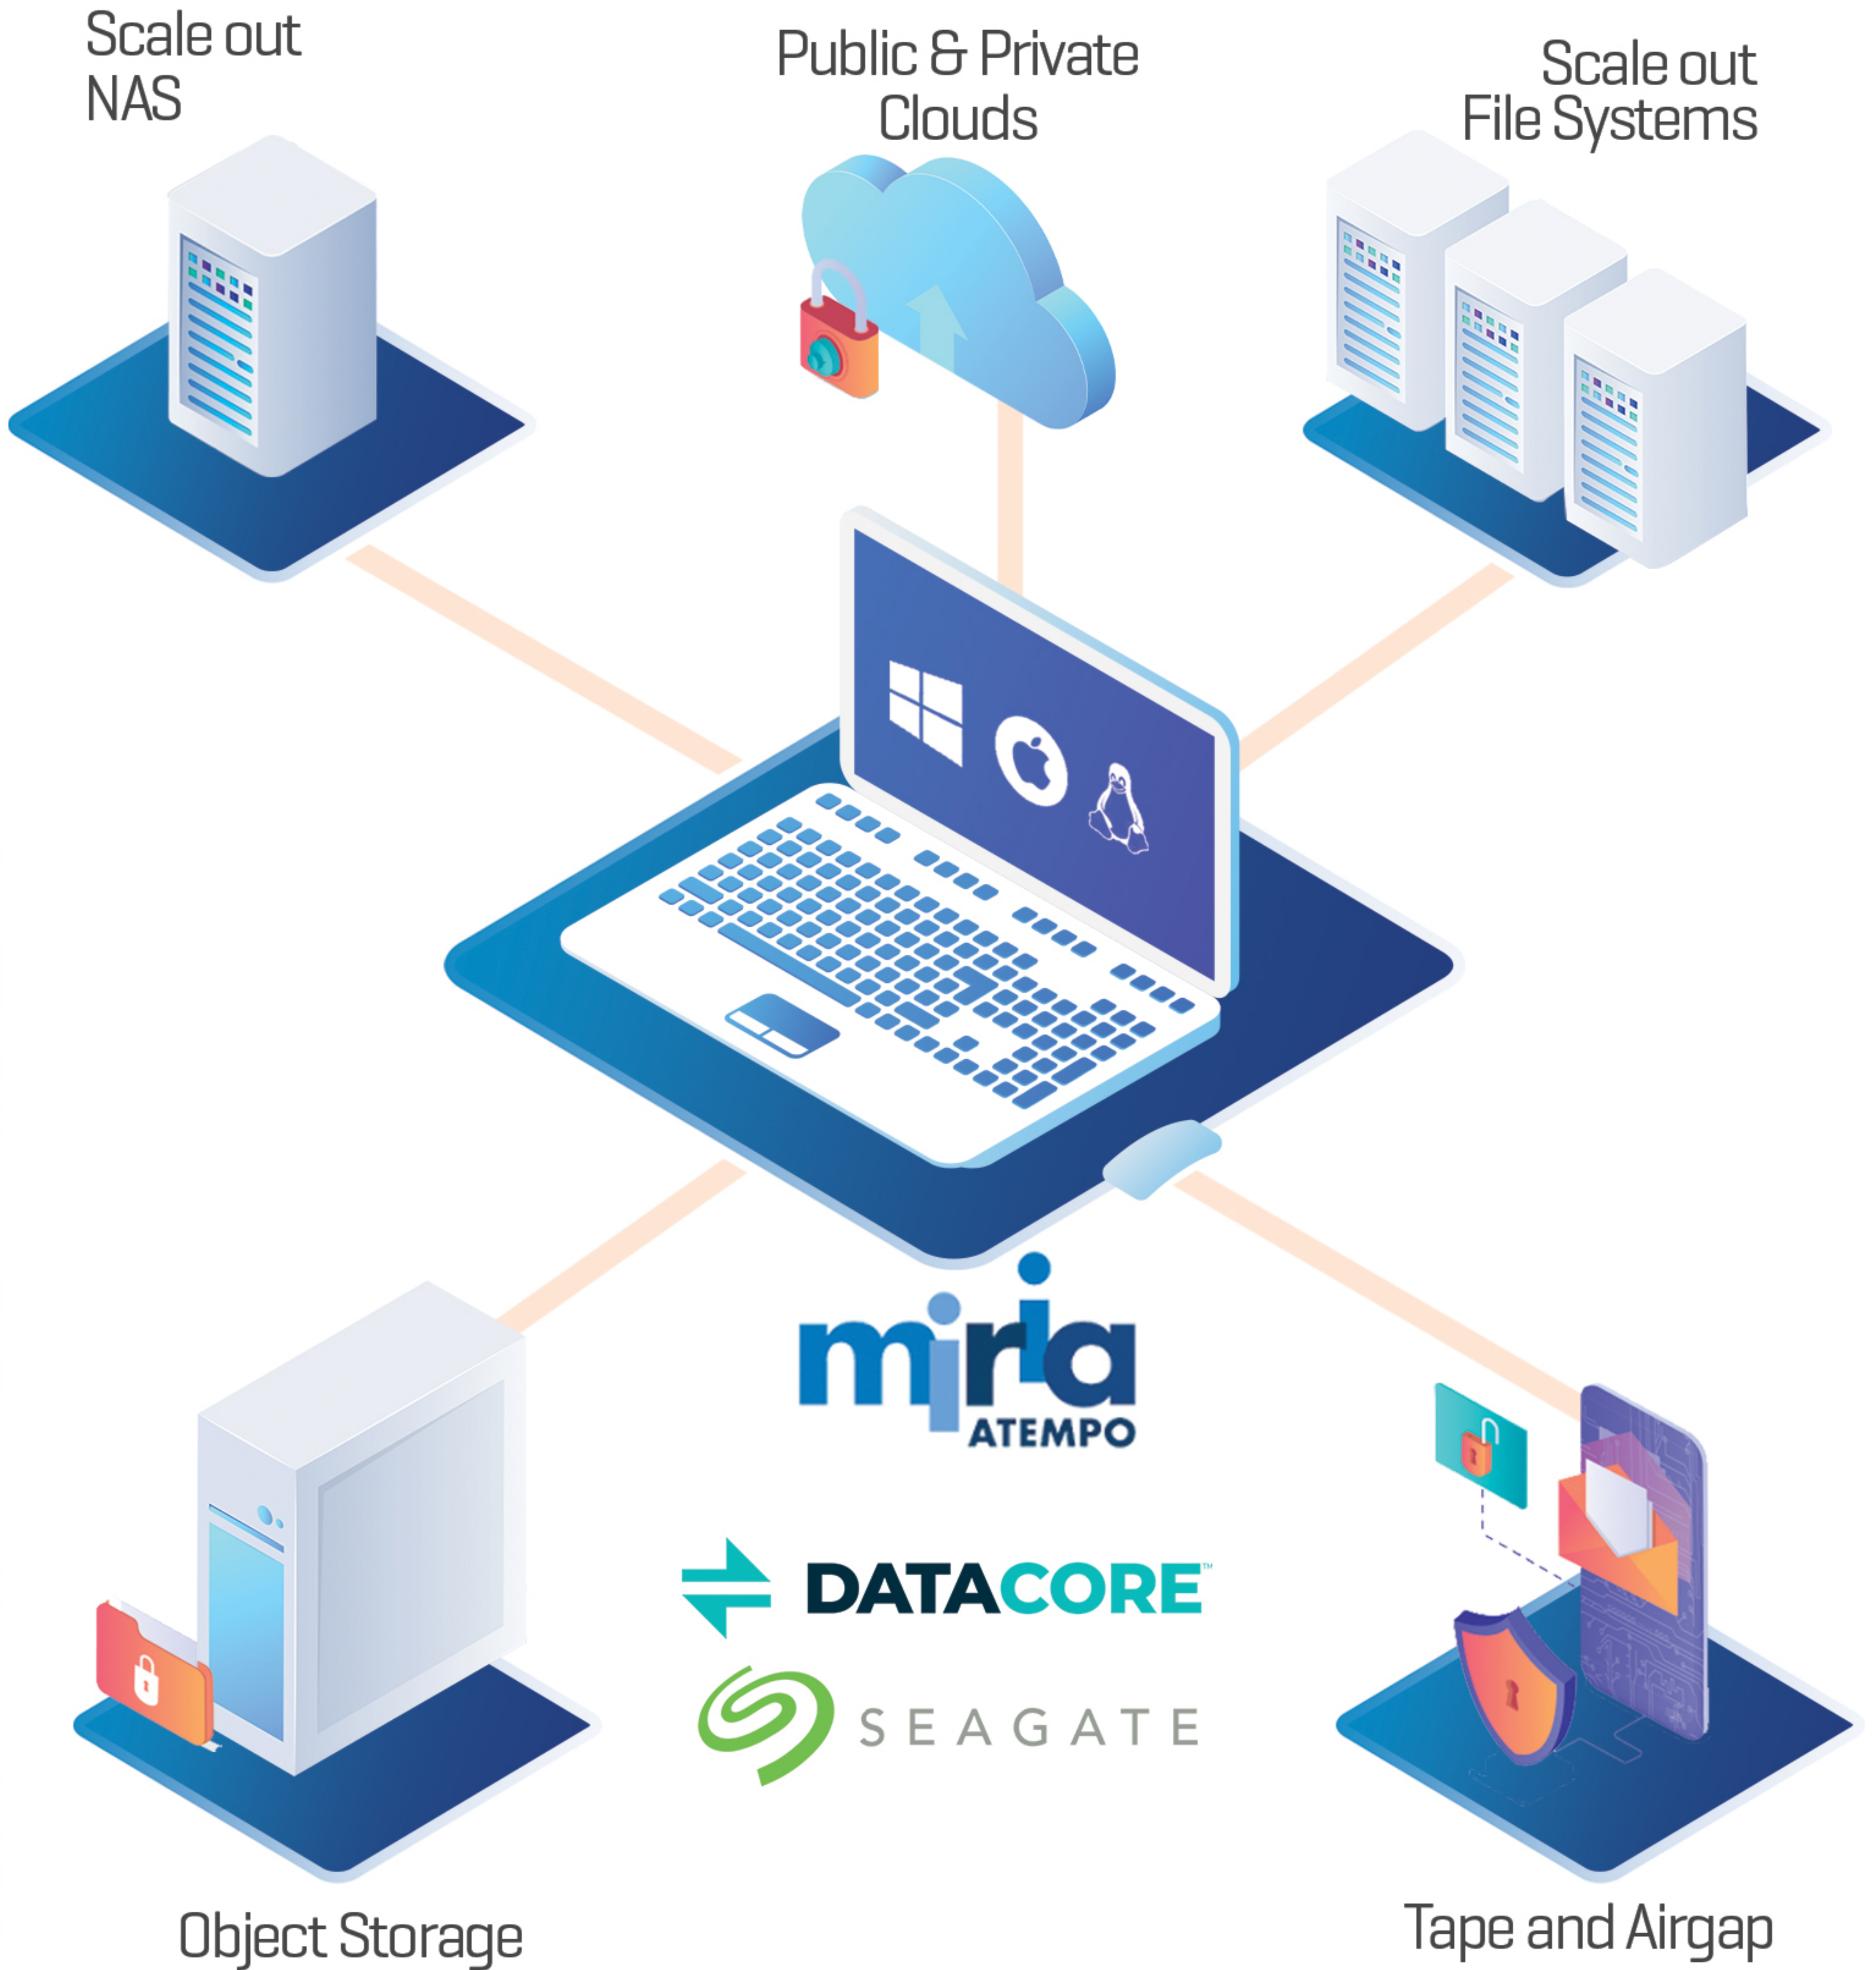

ACTIVE ARCHIVE BUNDLE

FLEXIBLE
SCALABLE
COST EFFECTIVE
HIGH-END PERFORMANCE

EXCLUSIVE THROUGH

JB&A

BETTER TOGETHER BUNDLE

AVAILABLE IN 600TB/2PB/5PB BUNDLES

CONTACT US

WWW.JBANDA.COM | 415.256.2800 | SALES@JBANDA.COM |